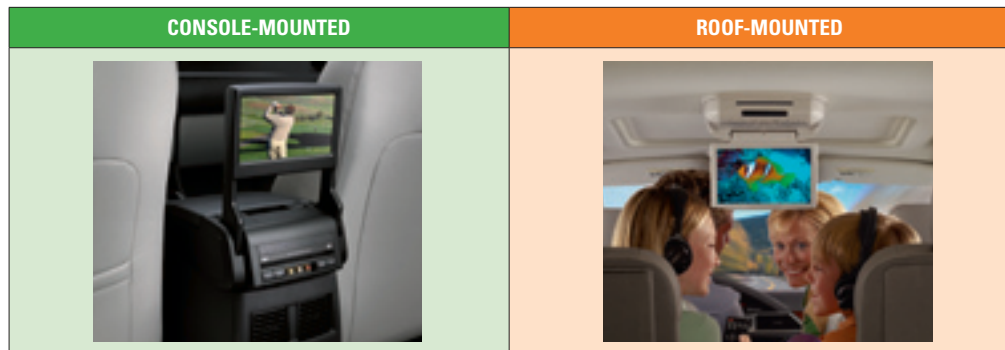

DVD REAR SEAT VIDEO™

MODEL	MODEL YEAR		
CHRYSLER			
300	2008	82211001³ – Dark Slate Gray 82210994³ – Med. Pebble Beige w/Beige stitching 82210998³ – Khaki w/Khaki stitching 82210999³ – Dark Slate Gray w/Dark Slate Gray stitching	
300	2007	82209382AC – Medium Slate Gray 82210588 – Brown	
Aspen	2008		82211268^{3,7} 82210939AB⁴
Aspen	2007		82210051AB 82210497AB
Pacifica	2007-2008		82210367⁸ – Light Graystone 82210368⁹ – Light Graystone 82210114AB
Sebring	2007-2008	82210827AB^{1,3} – Light Graystone 82210828AB^{1,3} – Light Slate Gray 82210829AB^{1,3} – Cream 82211175AB^{2,3} 82211176AB^{2,3} 82211177AB^{2,3}	
Town & Country	2008		82210740^{3,5} – Dual Screens 82210741^{3,5} – Single Screen 82210759AB⁶
Town & Country	2007		82209853⁶ 82210366AB⁴
DODGE			
Avenger	2007-2008	82210830AB^{1,3} – Light Graystone 82210831AB^{1,3} – Light Slate Gray 82211178AB^{2,3} – Light Graystone 82211179AB^{2,3} – Light Slate Gray	
Caliber	2007-2008		82210347⁴ – Light Taupe
Charger	2008	82210994³ – Med. Pebble Beige w/Beige Stitching 82210998³ – Khaki w/Khaki Stitching 82210999³ – Dark Slate Gray w/Dark Slate Gray Stitching 82211001³ – Dark Slate Gray	
Charger	2007	82209382AC – Medium Slate Gray 82210588 – Brown	

1 = For vehicles without heated cupholders
2 = For vehicles with heated cupholders
3 = For vehicles without RES radio

4 = For vehicles without sunroof
5 = For vehicles with Overhead Rail System
6 = For vehicles without sunroof nor Overhead Rail System

7 = For vehicles with sunroof
8 = For vehicles without CD/DVD player
9 = For vehicles with CD/DVD player