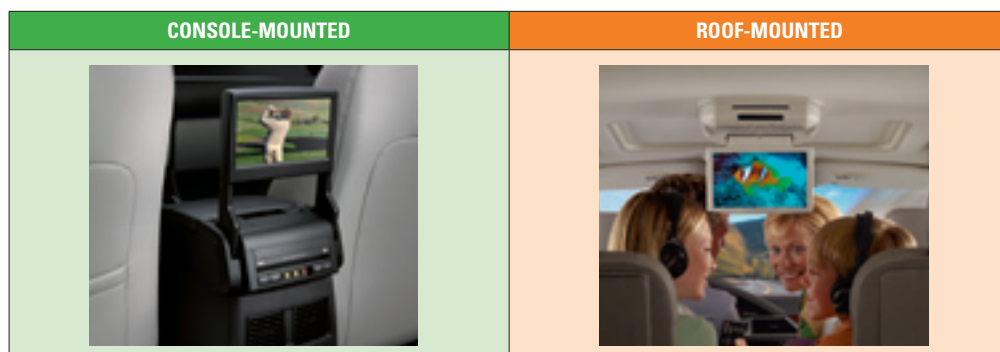

DVD REAR SEAT VIDEO™

MODEL	MODEL YEAR		
DODGE (CONTINUED)			
Grand Caravan	2008		82210740^{3,5} – Dual Screens 82210741^{3,5} – Single Screen 82210759AB⁶
Caravan	2007		82209853⁶ 82210366AB⁴
Magnum	2008	82210994³ – Med. Pebble Beige w/Beige Stitching 82210998³ – Khaki w/Khaki Stitching 82210999³ – Dark Slate Gray w/Dark Slate Gray Stitching 82211001³ – Dark Slate Gray	
Magnum	2007	82209382AC – Medium Slate Gray 82210588 – Brown	
DODGE TRUCK			
Durango	2008		82211268^{3,7} 82210939AB⁴
Durango	2007		82210051AB 82210497AB
Nitro	2008		82210535AB⁴ – Light Taupe 82210917AB⁴ – Light Taupe
Nitro	2007		82210535AB⁴ – Light Taupe
Ram Quad Cab	2007-2008		82209385⁴
Ram Mega Cab	2007-2008		82209879AC⁴
JEEP®			
Commander	2008		82211246^{3,7} 82210912AB⁴
Commander	2007		82209905AD
Compass	2007-2008		82210358⁴ – Light Taupe
Grand Cherokee	2008		82211244^{3,7} – Slate 82211434^{3,7} – Light Graystone 82210914AB⁴
Grand Cherokee	2007		82208820AC
Liberty	2008		82210675AB⁴
Liberty	2007		82210052⁴
Patriot	2007-2008		82210468⁴